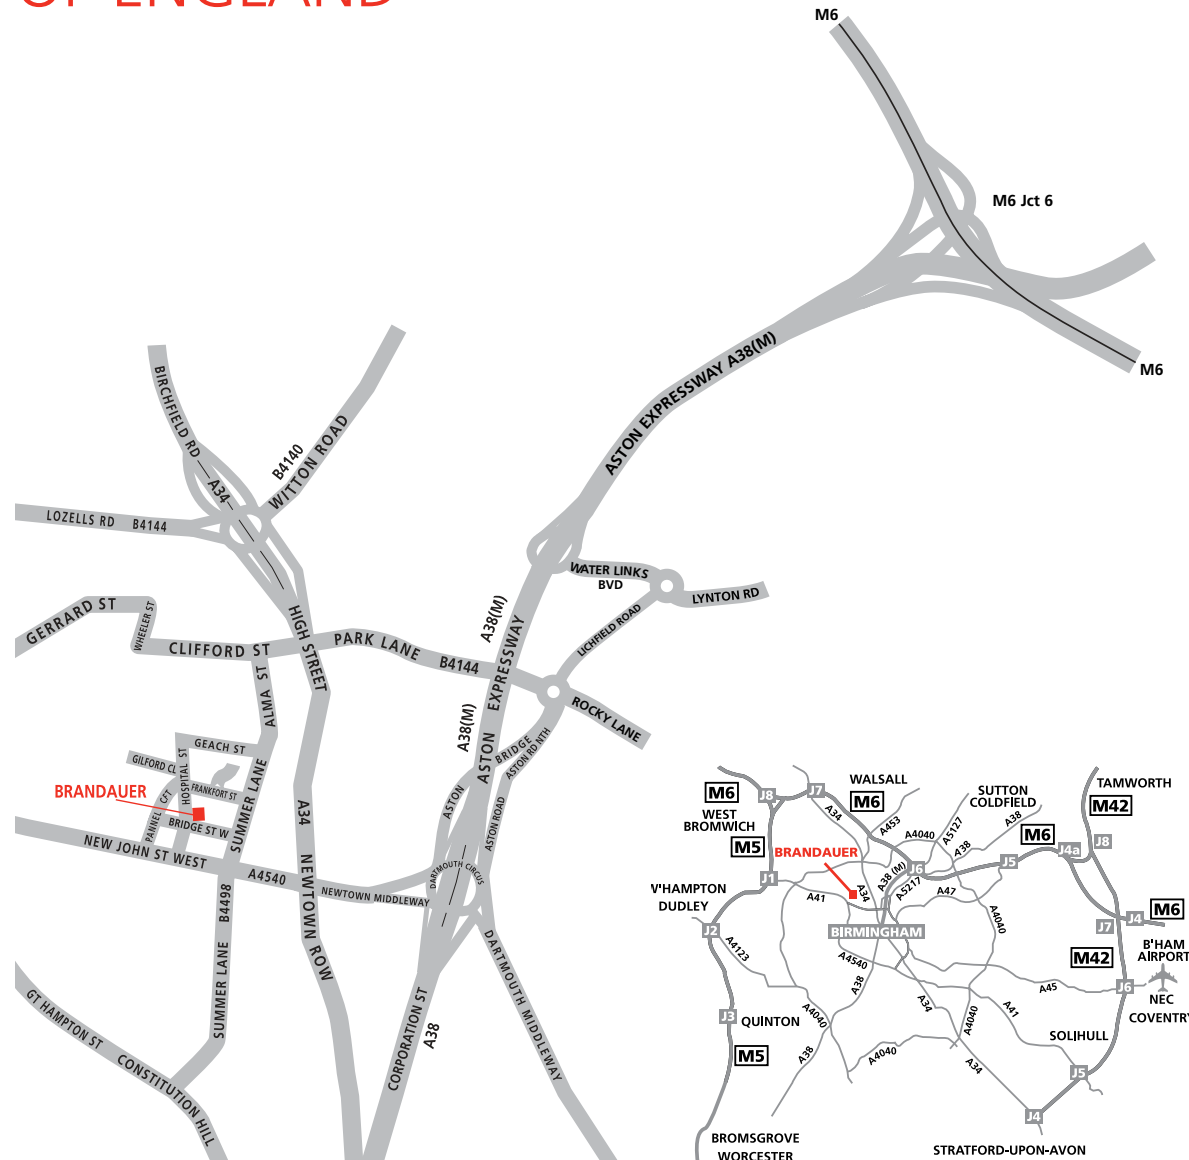

# IN THE HEART OF ENGLAND

Brandauer's modern manufacturing facility is located in the heart of England, just a 15 minute drive from Birmingham's airport and National Exhibition Centre – offering excellent distribution links via road, rail and air.

## By road

From the North and South via M6, leave Junction 6 and take the A38 towards the City Centre. Leave the A38 dual carriageway at A38 Dartmouth Circus and take the third exit from the roundabout for the A4540 (Newtown Middleway). Continue along the dual carriageway across the major A34 junction, and then move into the right-hand filter lane and indicate to turn right into Summer Lane. Once in Summer Lane, turn first left into Bridge Street West. Brandauer can be found on the right hand side at the junction of Hospital Street and Bridge Street West.

## By rail

New Street, Snow Hill and Moor Street stations in the City Centre are only minutes away.

## By air

Birmingham International Airport (BHX) is located approximately 6.5 miles from the City Centre.